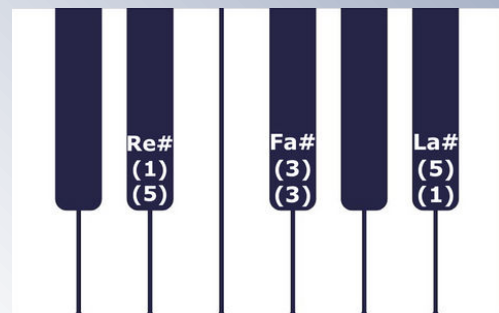

Acordes Menores de Piano

**Dom
(Cm)**

**Do#m
(C#m)**

**Rem
(Dm)**

**Re#m
(D#m)**

**Mim
(Em)**

**Fam
(Fm)**

**Fa#m
(F#m)**

**Solm
(Gm)**

**Sol#m
(G#m)**

**Lam
(Am)**

**Sibm
(Bbm)**

**Sim
(Bm)**