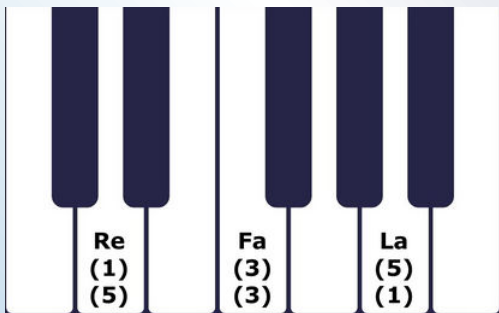

Acordes Menores de Piano

**Dom
(Cm)**

**Do#m
(C#m)**

**Rem
(Dm)**

**Re#m
(D#m)**

**Mim
(Em)**

**Fam
(Fm)**

**Fa#m
(F#m)**

**Solm
(Gm)**

**Sol#m
(G#m)**

**Lam
(Am)**

**Sibm
(Bbm)**

**Sim
(Bm)**