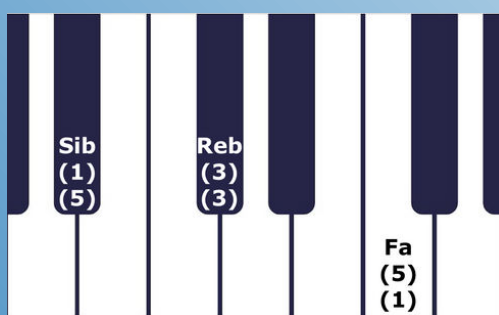

Acordes Menores de Piano

**Dom
(Cm)**

**Do#m
(C#m)**

**Rem
(Dm)**

**Re#m
(D#m)**

**Mim
(Em)**

**Fam
(Fm)**

**Fa#m
(F#m)**

**Solm
(Gm)**

**Sol#m
(G#m)**

**Lam
(Am)**

**Sibm
(Bbm)**

**Sim
(Bm)**